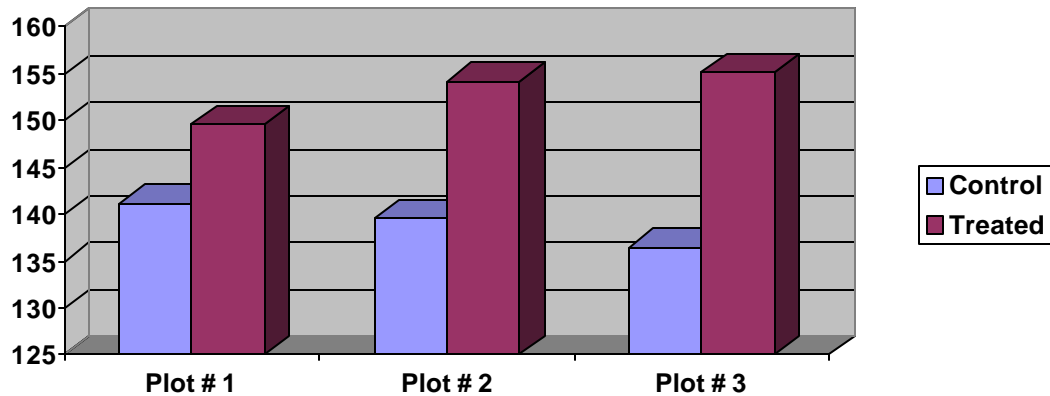

CORN TEST # 100

This represents an average yield increase of 13.9 bu/acre for an input of \$1.00 an acre. At \$2.10/bu corn, this is a return of \$29.19 per acre.

Treatment : 3/4 oz of GS 48 per 50 lbs of seed (applied to the seed)

ARISE RESEARCH & DISCOVERY

CORN TEST # 101

This represents an average yield increase of 14 bu/acre for an input of \$12.50 an acre. At \$2.10/bu corn, this is a return of \$29.40 per acre.

**Treatment : 8 oz/acre GS 48 & 1 pt/acre Sul 15 Plus at the 4 leaf stage
Northrup King N6630 at De Soto, IL**