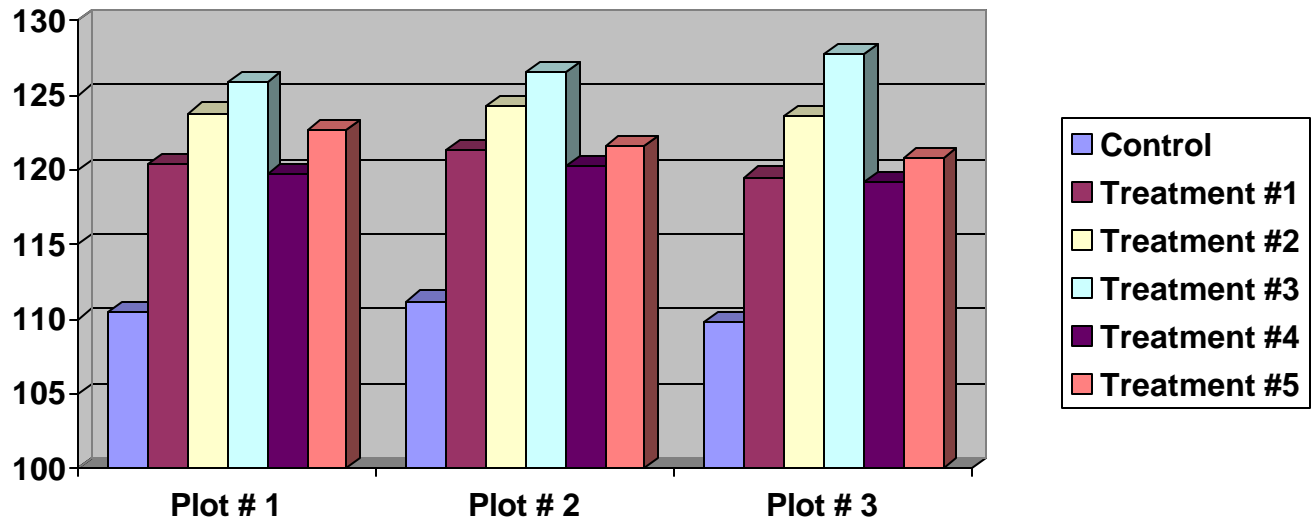

CORN TEST 105

Treatment # 1 GS 48 @ 3/4 oz per 50 lbs of seed (applied on the seed)
This treatment also resulted in a germination increase of 4%.

Treatment # 2 1 pt/acre Sul 15 Plus & 4 oz/acre GS 48 @ 3 leaf stage

Treatment # 3 GS 48 @ 3/4 oz per 50 lbs of seed (applied on the seed)
1 pt/acre Sul 15 Plus & 4 oz/acre GS 48 @ 4 leaf stage

Treatment # 4 4 oz/acre GS 48 @ 3 leaf stage

Treatment # 5 1 pt/acre Sul 15 Plus @ 3 leaf stage

The best yield was treatment # 3 for an average yield increase of 16.2 bu/acre for a cost of \$9.00 an acre. At \$ 2.10 bu corn, this is a return of \$34.02 an acre.