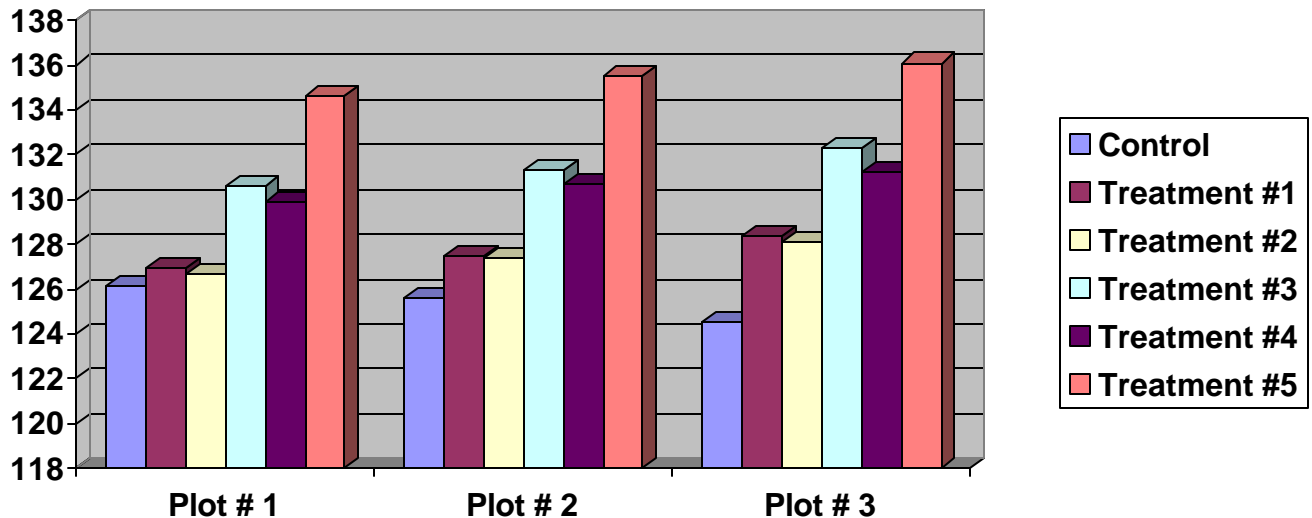

CORN TEST 107

Treatment # 1 GS 48 @ 3/4 oz per 50 lbs of seed (applied on the seed)
This treatment also resulted in a germination increase of 5%.

Treatment # 2 1 pt/acre Sul 15 Plus & 4 oz/acre GS 48 @ 3 leaf stage

Treatment # 3 GS 48 @ 3/4 oz per 50 lbs of seed (applied on the seed)
1 pt/acre Sul 15 Plus & 4 oz/acre GS 48 @ 4 leaf stage

Treatment # 4 4 oz/acre GS 48 @ 3 leaf stage

Treatment # 5 1 pt/acre Sul 15 Plus @ 3 leaf stage

The best yield was treatment # 5 for an average yield increase of 10 bu/acre for a cost of \$3.50 an acre. At \$ 2.10 bu corn, this is a return of \$21.00 an acre.