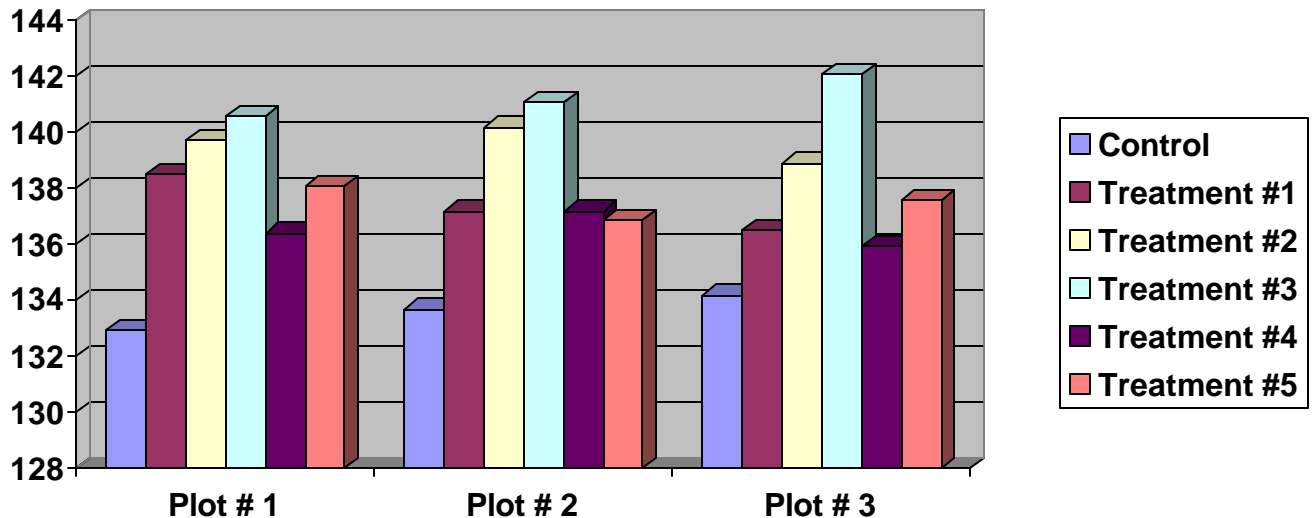

CORN TEST 111

Treatment # 1 GS 48 @ 3/4 oz per 50 lbs of seed (applied on the seed)
This treatment also resulted in a germination increase of 9%.

Treatment # 2 1 pt/acre Sul 15 Plus & 4 oz/acre GS 48 @ 3 leaf stage

Treatment # 3 GS 48 @ 3/4 oz per 50 lbs of seed (applied on the seed)
1 pt/acre Sul 15 Plus & 4 oz/acre GS 48 @ 4 leaf stage

Treatment # 4 4 oz/acre GS 48 @ 3 leaf stage

Treatment # 5 1 pt/acre Sul 15 Plus @ 3 leaf stage

The best yield was treatment # 3 for an average yield increase of 7.7 bu/acre for a cost of \$9.00 an acre. At \$ 2.10 bu corn, this is a return of \$16.17 an acre.